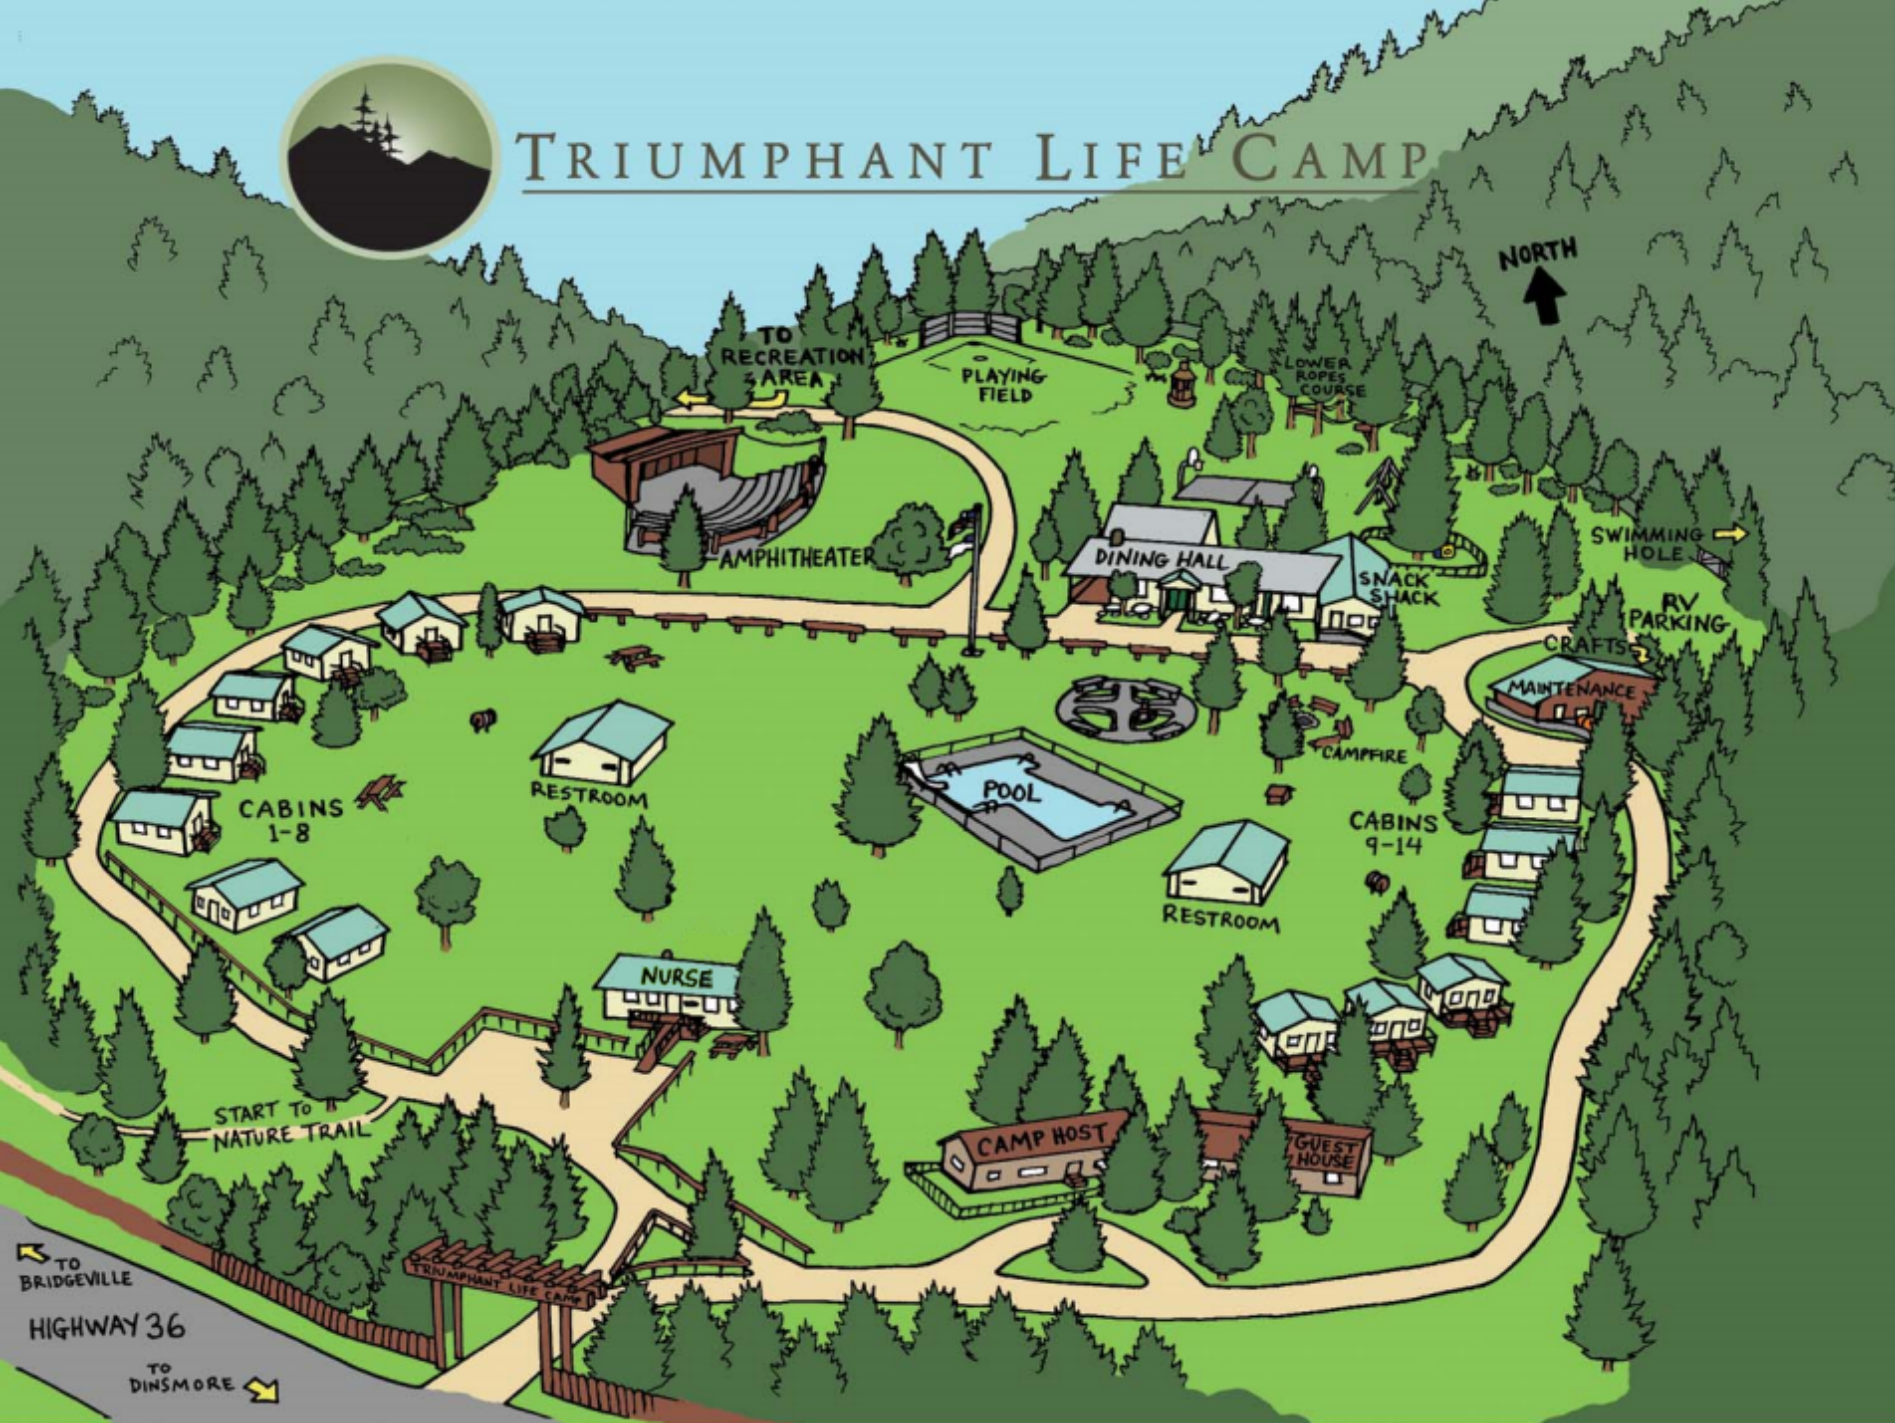

TRIUMPHANT LIFE CAMP

TO BRIDGEVILLE

HIGHWAY 36

TO DINSMORE